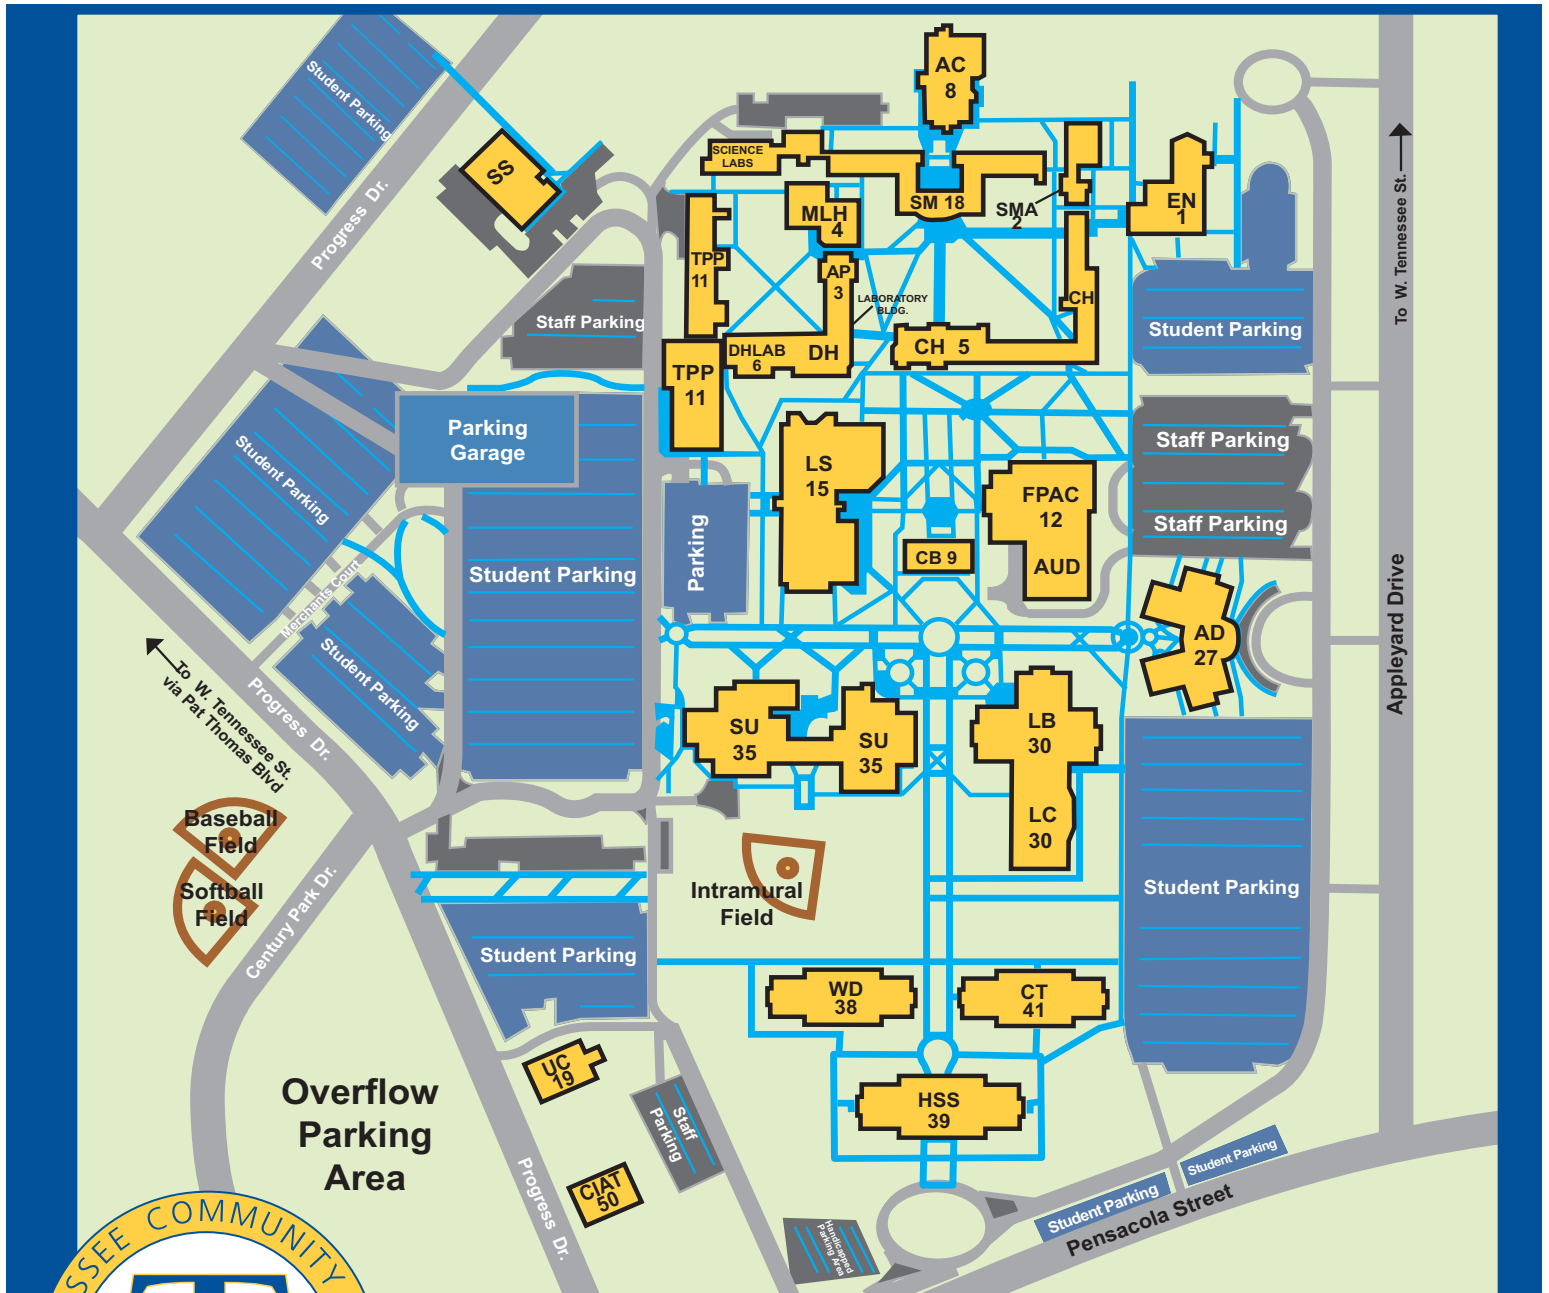

## FLORIDA PUBLIC SAFETY INSTITUTE CAMPUS MAP

ADM	Administration Building	ST0	Range Storage Building	F8	Firearms Range 8; Reactionary Steel Range
CRB	Classroom Building	F1	Firearms Range 1; 50 Yard Paper Target Range	F9	Firearms Range 9; Reactionary Steel Range
DIN	Dining Facility	F2	Firearms Range 2; 25 Yard Paper Target Range	F10	Firearms Range 10; Steel Headplate Range
CC	Conference Center	F3	Firearms Range 3; 50 Yard Paper Target Range	EXP	Explosives Range
DT	Defensive Tactics Building	F4	Firearms Range 4; 50 Yard Paper Target Range	ENV	Environmental Crime Training Area
HOU	Academy Housing	RAP	Rappel Tower	ARS	State Arson Lab
DRM	Dorm Annex	F5	Firearms Range 5; 200 Yard Rifle Range	AIR	Air Methods Base
DRV	Driving Complex	F6	Firearms Range 6; Tactical Entry House	H	Helipads
RG	Firearms Range Building	F7	Firearms Range 7; Cover and Concealment Range		

**Not Shown on Map:** TCC Main Campus, TCC Capitol Center, Quincy House, Wakulla Center

# TCC CAMPUS MAP

- AC 8 Academic Computing Center
- AD 27 Administration Building  
*Business Office*  
*Human Resources*  
*Information Center (lower Lobby)*  
*TCC Foundation*
- AP 3 Academic Support
- AUD 12 Turner Auditorium
- CB 9 Center Building  
*Campus Police*
- CH 5 Communications & Humanities
- CT 41 Computer Technology

- CIAT 50 Construction/Industrial Applied Technology
- DH 6 Dental Hygiene  
*DHLAB - Dental Hygiene Lab*
- EN 1 English Building
- FPAC 12 Fine & Performing Arts Center  
*Testing Center*  
*Center for Teaching Excellence*
- HSS 39 History and Social Sciences
- LB 30 Library
- LC 30 Learning Commons
- LS 15 Lifetime Sports/Fitness Center
- MLH 4 Moore Science Lecture Hall
- SM 18 Science Math Building
- SMA 2 Science/Math Annex  
*CROP*